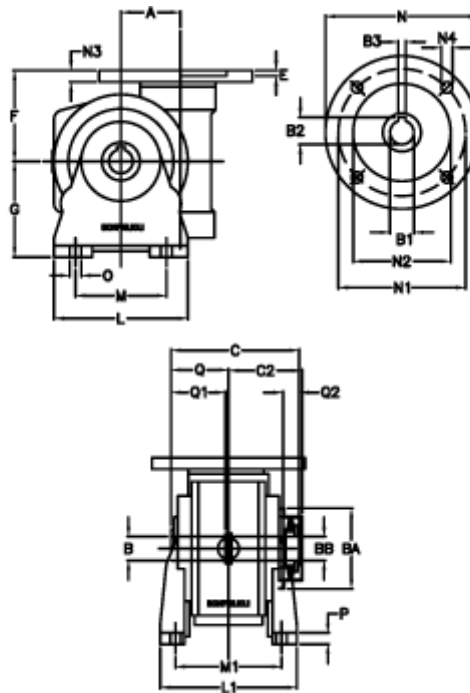

Article number: 390204404632216

Description: Worm Gear with Torque Limiter
VF 44-L1-V-46-P63B5

Measures

a	= 44.60	C2	= 48	M1	= 81.0	Q	= 32.0
B	= 18	Description	= VF 44V-xx-63B5	N	= 140	Q1	= 32
B1 E7	= 11	E	= 2.0	N1	= 115	Q2	= 12
B2	= 12.8	F	= 65	N2	= 95		
B3 H9	= 4	g	= 72	N3	= 10.5		
BA	= 40	L	= 90	N4	= 9,5		
BB H7	= 11	L1	= 98.0	O	= 8.5		
C	= 79	m	= 52	P	= 10		